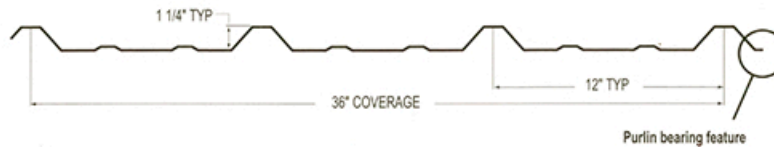

Rustic Red SR .28

Crimson Red SR .38

Berry SR .30

Black SR .28

STRONGSEAMTM **Flat-Loc Panel**
PANELS

Available in 29 GA & 26 GA

STRONGSEAMTM **PBR Panel**
PANELS

Available in 26 GA (22 & 24 GA special order only)

Custom Trim Available in All Stocked Colors

The **Solar Reflectance Index (SRI)** combines the factors of reflectivity (*ability to reflect the sun's energy*) and emittance (*ability to release surface heat*) into an index number. While EnergyStar certification starts at SR .25, the highest SR numbers are the coolest roofing choices.