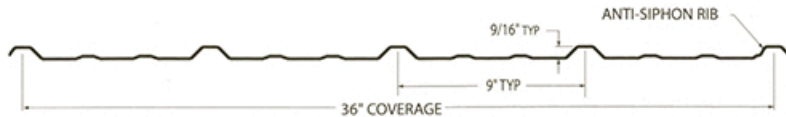

Rustic Red SR .28

Crimson Red SR .38

Berry SR .30

Black SR .28

STRONGSEAMTM **Flat-Loc Panel**
PANELS

Available in 29 GA & 26 GA

STRONGSEAMTM **PBR Panel**
PANELS

Available in 26 GA (22 & 24 GA special order only)

Custom Trim Available in All Stocked Colors

The **Solar Reflectance Index (SRI)** combines the factors of reflectivity (*ability to reflect the sun's energy*) and emittance (*ability to release surface heat*) into an index number. While EnergyStar certification starts at SR .25, the highest SR numbers are the coolest roofing choices.