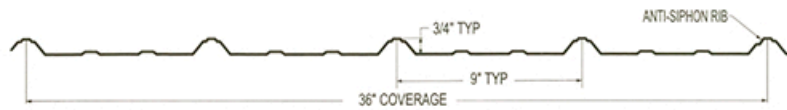

STRONGSEAMTM **AG Panel**
PANELS

Available in 29 GA & 26 GA

Polar White SR .60

Bone White SR .62

Ivory SR .65

Light Stone SR .50

Tan SR .48

Desert Sand SR .42

Ash Gray SR .48

Charcoal Gray SR .38

Burnished Slate SR .28

Brown SR .27

Evergreen SR .28

Hunter Green SR .34

Hawaiian Blue SR .32

Gallery Blue SR .27

Rustic Red SR .28

Crimson Red SR .38

Berry SR .30

Black SR .28

STRONGSEAMTM **Flat-Loc Panel**
PANELS

Available in 29 GA & 26 GA

STRONGSEAMTM **PBR Panel**
PANELS

Available in 26 GA (22 & 24 GA special order only)