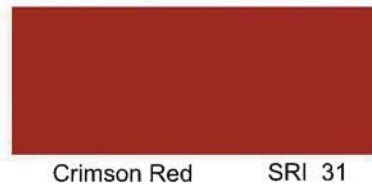

Evergreen SRI 27

Hunter Green SRI 37

Hawaiian Blue SRI 31

Rustic Red SRI 35

26GA Custom Trim Available in All Stocked Colors

WeatherXL 40-Year Finishes

ENERGY STAR® compliant coatings by **valspar**