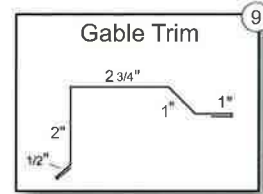

26GA. AG Panel Trims Standard In All Colors

**POST-FRAME**

**RESIDENTIAL**