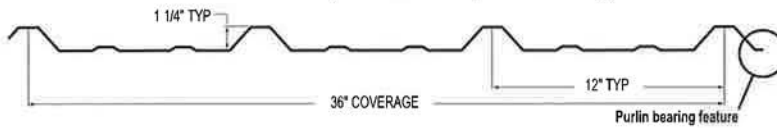

PBR Panel

Available in 26GA (22GA & 24GA special order only)