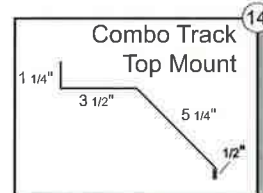

26GA. AG Panel Trims Standard In All Colors

POST-FRAME