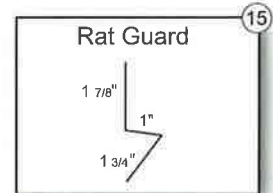

26GA. AG Panel Trims Standard In All Colors

POST-FRAME