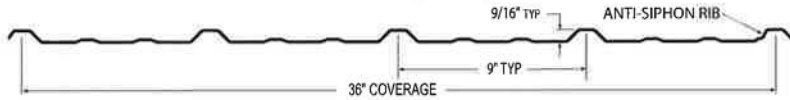

Flat-Loc Panel

Available in 29GA & 26GA* (24GA special order only)

Tan SRI 53

Desert Sand SRI 47

Ash Gray SRI 52

Charcoal Gray SRI 39

Burnished Slate SRI 35

Brown SRI 34