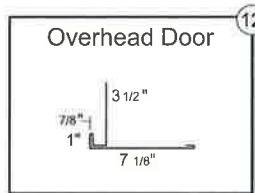

26GA. AG Panel Trims Standard In All Colors

**POST-FRAME**

**RESIDENTIAL**