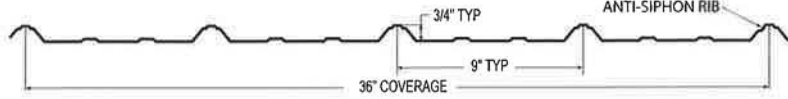

## AG Panel

Available in 29GA & 26GA (24GA special order only)

Polar White SRI 77

Bone White SRI 72

Ivory SRI 84

Light Stone SRI 65