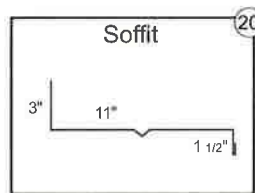

26GA. AG Panel Trims Standard In All Colors

POST-FRAME