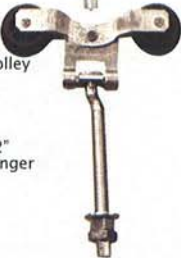

PLYCO

COMBO & PLYTRACK ACCESSORIES

TRACK ACCESSORIES

No. 141500
Wood door trolley hanger
No. 141550
Roller-bearing, wood door
trolley hanger

No. 142500T, 144500T,
146500T, 149500,
142550T, 144550T,
146550T, 149550T
Trundle trolley hangers

No. 144500
4" straight-bolt trolley hanger
No. 144550
Roller-bearing, 4" straight-bolt trolley hanger

No. 142500
2-1/2" straight-bolt trolley hanger
No. 142550
Roller-bearing, 2-1/2" straight-bolt trolley hanger

No. 149500
9-1/2" offset-bolt trolley
hanger

No. 149550
Roller-bearing, 9-1/2"
offset-bolt trolley hanger

No. 146500
6-1/2" offset-bolt trolley
hanger

No. 146550
Roller-bearing, 6-1/2"
offset-bolt trolley hanger