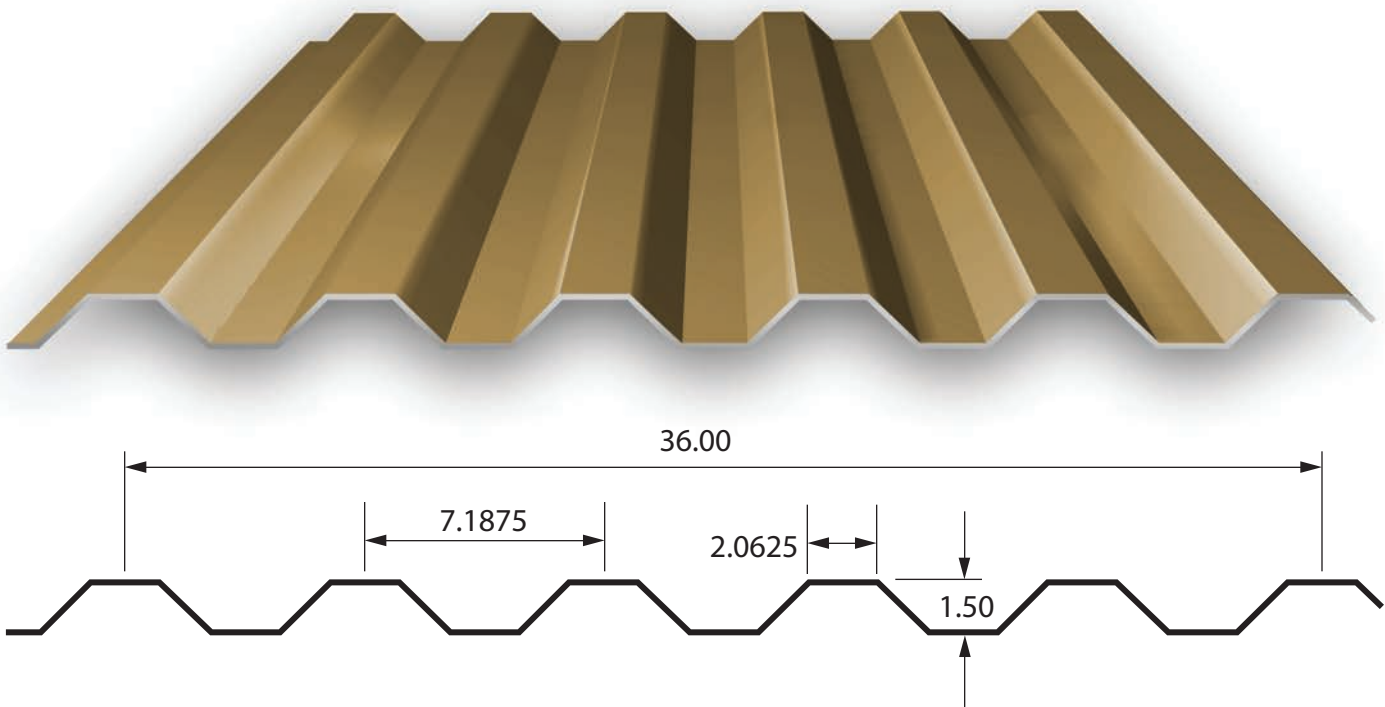

AT A GLANCE:

- 36" coverage
- 1.5" rib, 7.2" centers
- Minimum Slope - 1/2:12
- 32 PVDF stock colors, plus galvalume, 24 ga.
- Polar White, Galvalume, A606 in stock, 22 ga. (other colors by special order)
- UL Class A Fire rating
- UL Class IV Impact rating

The MPI 7.2 Panel is one of the most versatile and economical products for commercial, industrial, and architectural applications. With a strong industrial aesthetic and its sturdy symmetrical rib, the 7.2 Panel offers excellent spanning and cantilever capabilities, and can be installed vertically or horizontally.