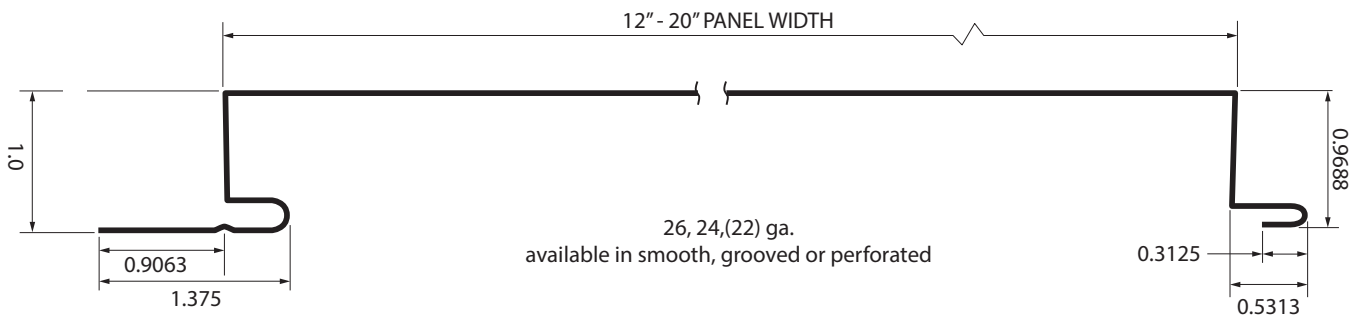

AT A GLANCE:

- 16" standard coverage, 26 ga.
- 12", 16", 18" standard coverage, 24 ga.
- 1" inter-locking rib
- Smooth, grooved or perforated configurations
- 19 WXL stock colors, plus galvalume, 26 ga.
- 5 PVDF stock colors, 26 ga.
- 32 PVDF stock colors, plus galvalume, 24 ga.

PERFORATION NOTES:
1. MAX. NET FREE AREA = 3.08 SQ. IN. PER 12" OF PERFORATION
2. MAX. OF TWO PERFORATIONS PER PANEL

FP1-Panel -- is a maintenance-free prefinished panel for open spans. FP1-panel is a versatile panel for soffit, fascia, liner and ceiling applications. Adjustable configuration from flush to 3" reveal. Panel offered in smooth, grooved or perforated configurations.