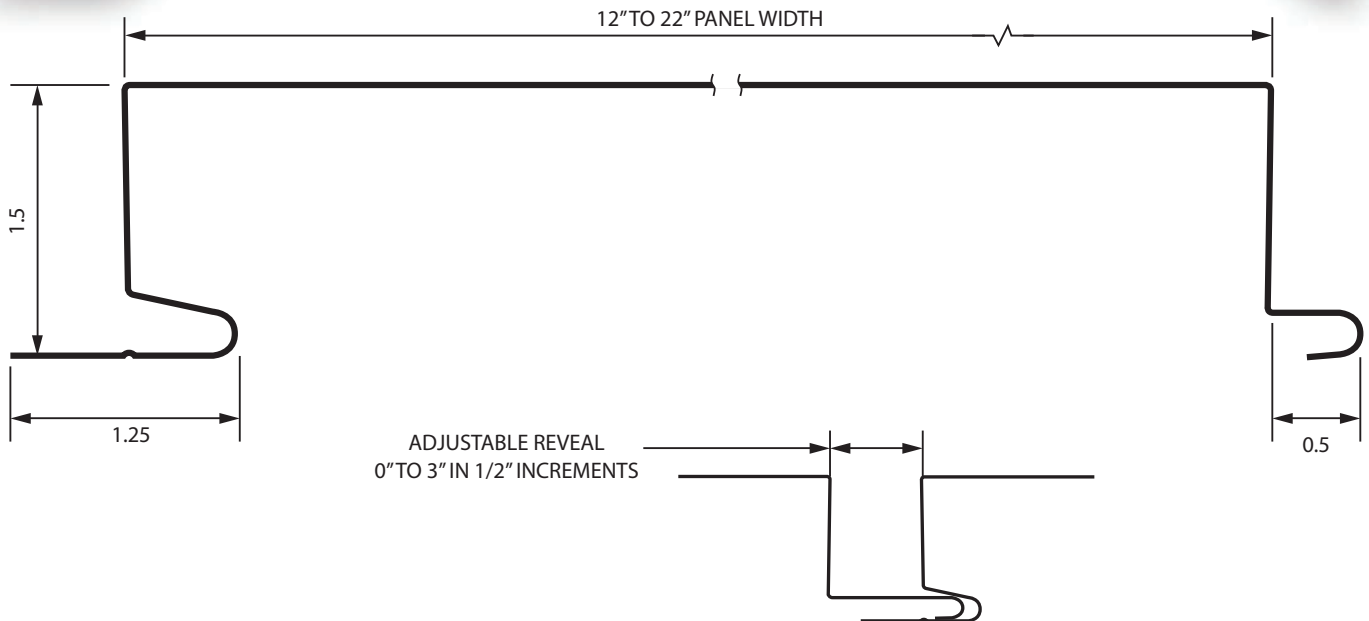

AT A GLANCE:

- 15" standard coverage, 26 ga.
- 12", 15", 19" standard coverage, 24 ga.
- 1.5" inter-locking rib
- Smooth, grooved or perforated configurations
- 19 WXL stock colors, plus galvalume, 26 ga.
- 5 PVDF stock colors, 26 ga.
- 32 PVDF stock colors, plus galvalume, 24 ga.

FP15-Panel -- is a maintenance-free prefinished panel for open spans. FP15-panel is a versatile panel for soffit, fascia, liner and ceiling applications. Adjustable configuration from flush to 3" reveal with 1/2" depth. Panel offered in smooth, grooved or perforated configurations.